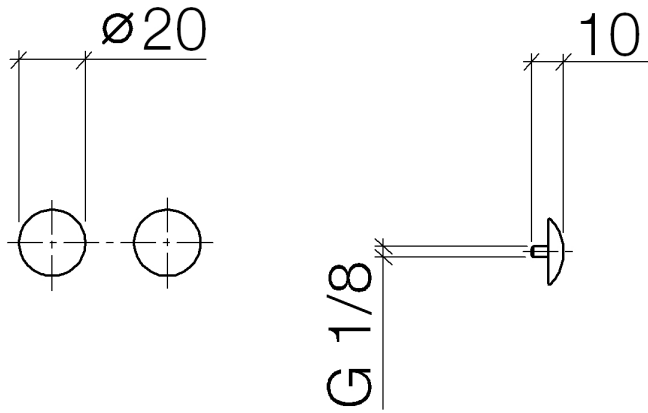

Decorative caps for Perfecto - Brushed Bronze

IMO

12 801 970

• 1 pair

Including retaining screws available under order no.
12 800 970-FF

Fits: IMO, LULU, MADISON, MEM, TARA,
CL.1, LISSÉ, VAIA, META, CYO

	Brushed Bronze	12 801 970-42
	Chrome	12 801 970-00
	Brushed Platinum	12 801 970-06
	Platinum	12 801 970-08
	Durabronze (23kt Gold)	12 801 970-09
	Dark Chrome	12 801 970-19
	Light Gold	12 801 970-26
	Brushed Light Gold	12 801 970-27
	Brushed Durabronze (23kt Gold)	12 801 970-28
	Matte Black	12 801 970-33
	Brushed Champagne (22kt Gold)	12 801 970-46
	Champagne (22kt Gold)	12 801 970-47
	Brushed Chrome	12 801 970-93
	Brushed Dark Platinum	12 801 970-99

12 801 970

Decorative caps for Perfecto - Brushed Bronze

IMO

12 801 970

Parts for other
finishes can be found
here: [Chrome](#)

Spare parts list

No.	Item Number	Name	Quantity used	Delivery time
1	09 30 30 060-42	screw	2	60